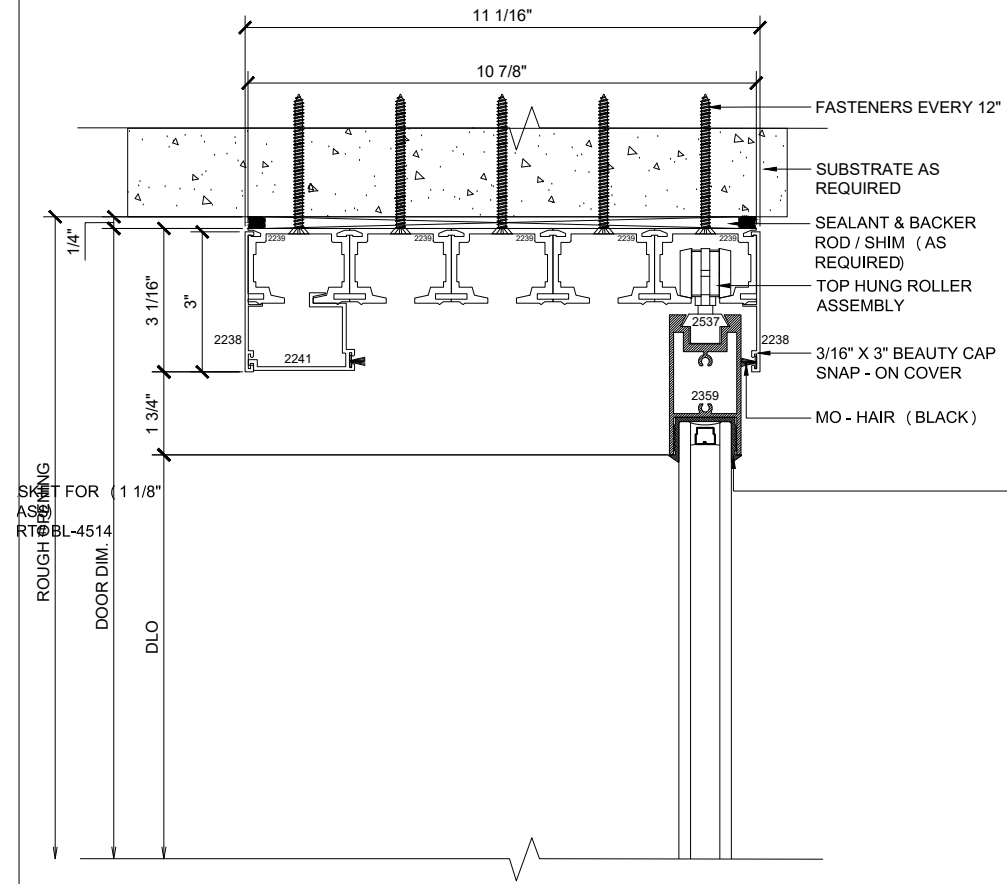

11 HEAD (@SLIDER)

MAX SLIDING DOORS (OXXXX-XXXXO) SCALE: 6"=1'-0"

13 HEAD (@SLIDER)

MAX SLIDING DOORS (OXXXX-XXXXO) SCALE: 6"=1'-0"

15 HEAD (@SLIDER)

MAX SLIDING DOORS (OXXXX-XXXXO) SCALE: 6"=1'-0"