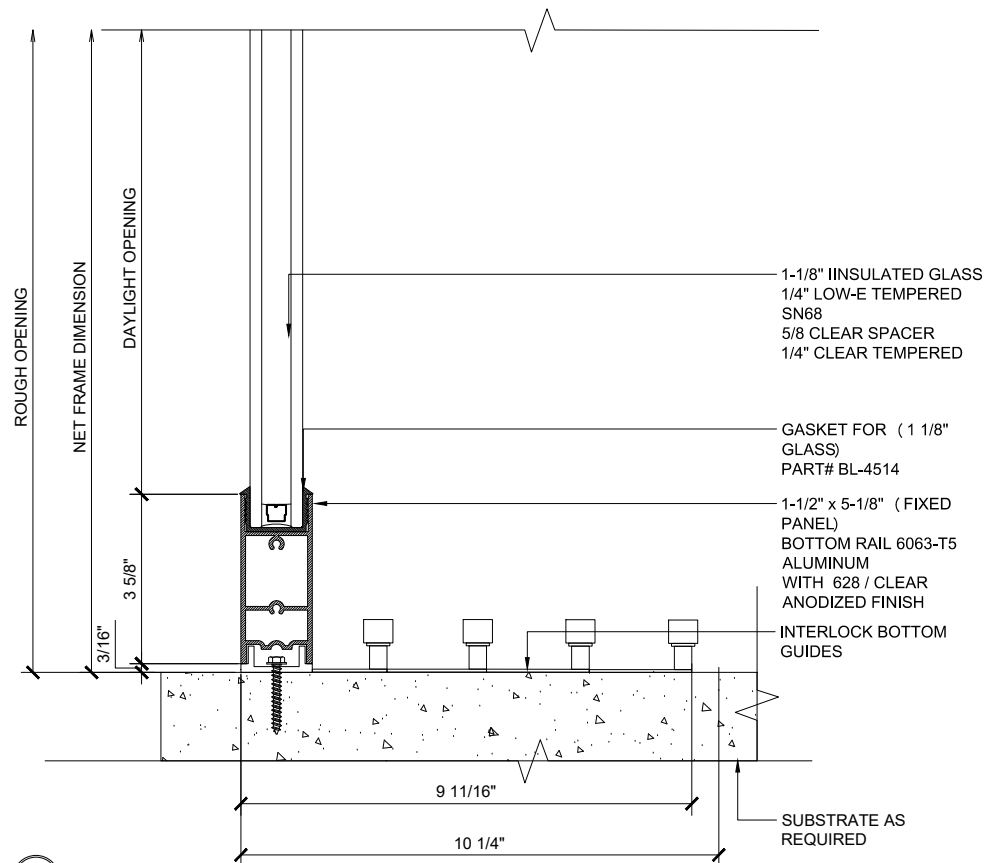

17 HEAD (@SLIDER)

MAX SLIDING DOORS (OXXXX-XXXXO) SCALE: 6"=1'-0"

19 HEAD (@FIXED)

MAX SLIDING DOORS (OXXXX-XXXXO) SCALE: 6"=1'-0"

18 SILL (@SLIDER)

MAX SLIDING DOORS (OXXXX-XXXXO) SCALE: 6"=1'-0"

20 SILL (@FIXED)

MAX SLIDING DOORS (OXXXX-XXXXO) SCALE: 6"=1'-0"

1 JAMB
MAX SLIDING DOORS (OXXXX-XXXXO) SCALE: 6"=1'-0"

2 VERTICAL
MAX SLIDING DOORS (OXXXX-XXXXO) SCALE: 6"=1'-0"

3 VERTICAL
MAX SLIDING DOORS (OXXXX-XXXXO) SCALE: 6"=1'-0"