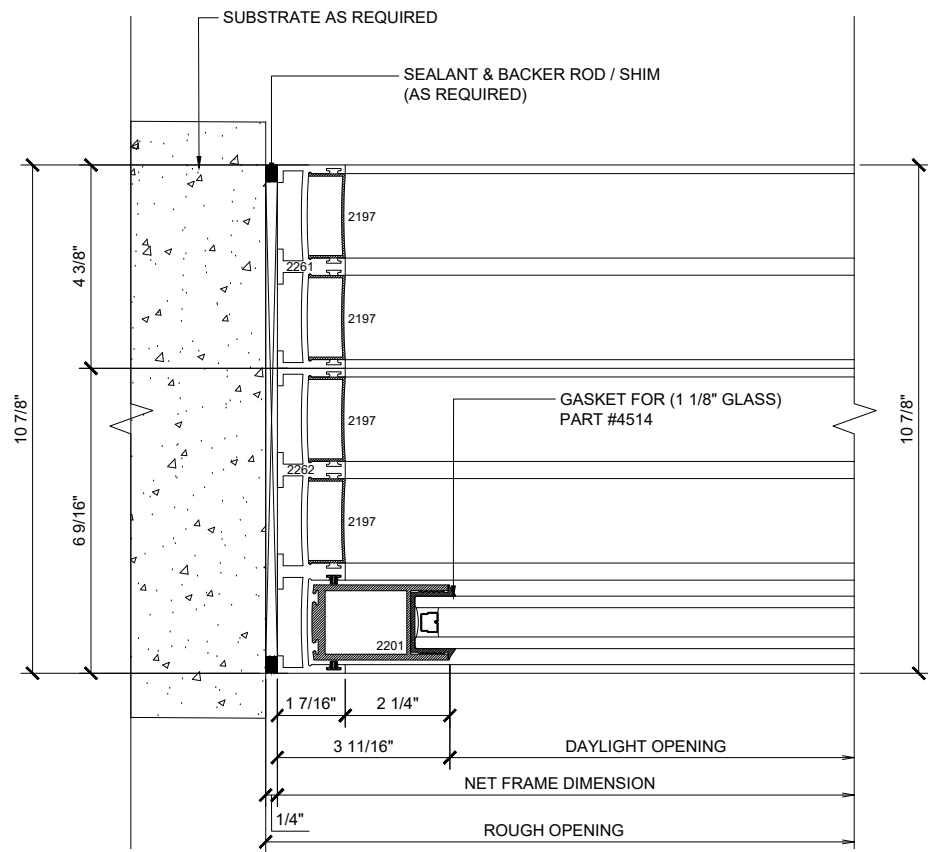

17 HEAD (@SLIDER)

MAX SLIDING DOORS (OXXXX-XXXXO) SCALE: 6"=1'-0"

19 HEAD (@FIXED)

MAX SLIDING DOORS (OXXXX-XXXXO) SCALE: 6"=1'-0"

18 SILL (@SLIDER)

MAX SLIDING DOORS (OXXXX-XXXXO) SCALE: 6"=1'-0"

20 SILL (@FIXED)

MAX SLIDING DOORS (OXXXX-XXXXO) SCALE: 6"=1'-0"

1 JAMB
MAX SLIDING DOORS (OXXXX-XXXXO) SCALE: 6"=1'-0"

2 VERTICAL
MAX SLIDING DOORS (OXXXX-XXXXO) SCALE: 6"=1'-0"

3 VERTICAL
MAX SLIDING DOORS (OXXXX-XXXXO) SCALE: 6"=1'-0"