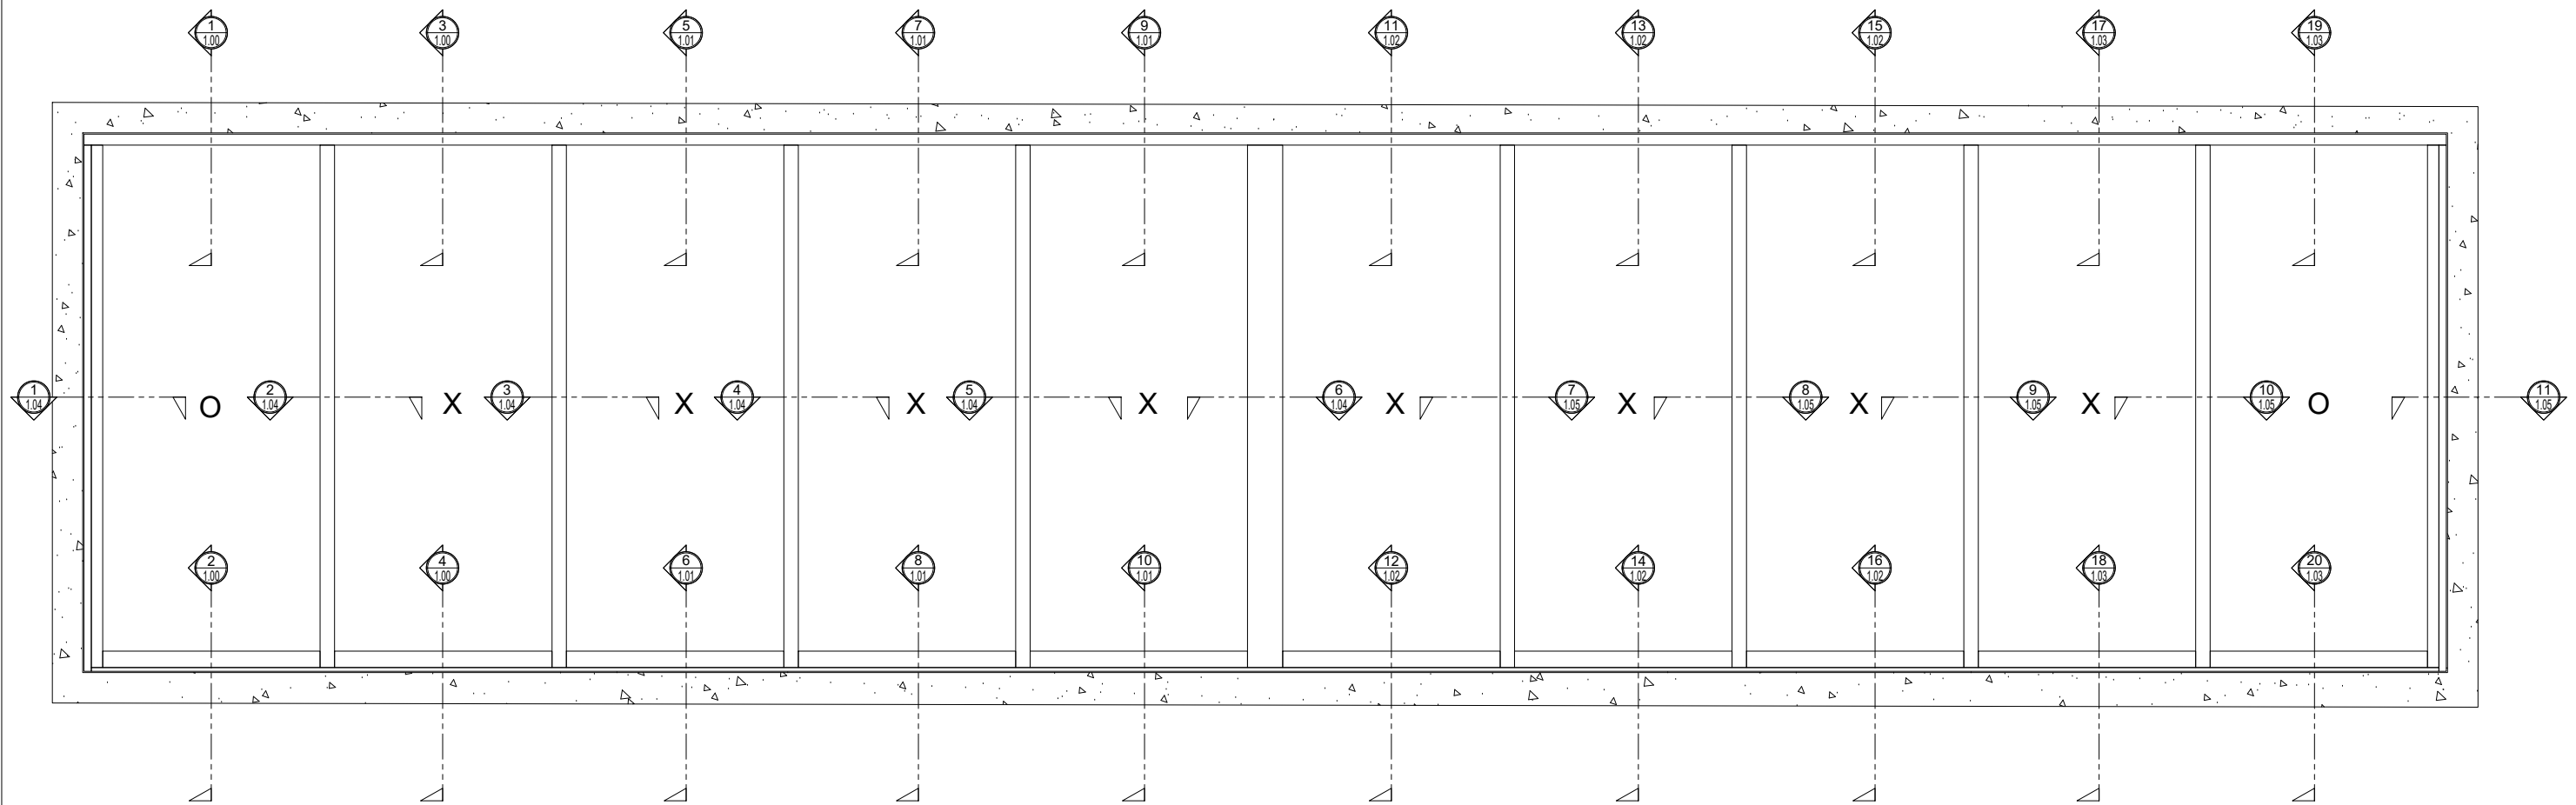

X – SLIDER
 O – FIX GLASS

MAX SLIDER

SLIDING GLASS DOOR – MEDIUM STILE
 SLIDING DOOR / FIXED PANEL (OXXXX-XXXXO)

X – SLIDER
 O – FIX GLASS

① HEAD (@FIXED)

MAX SLIDING DOORS (OXXXX-XXXXO) SCALE: 6"=1'-0"

③ HEAD (@SLIDER)

② SILL (@FIXED)

MAX SLIDING DOORS (OXXXX-XXXXO) SCALE: 6"=1'-0"

④ SILL (@SLIDER)

MAX SLIDING DOORS (OXXXX-XXXXO) SCALE: 6"=1'-0"

5 HEAD (@SLIDER)

MAX SLIDING DOORS (OXXXX-XXXXO) SCALE: 6"=1'-0"

7 HEAD (@SLIDER)