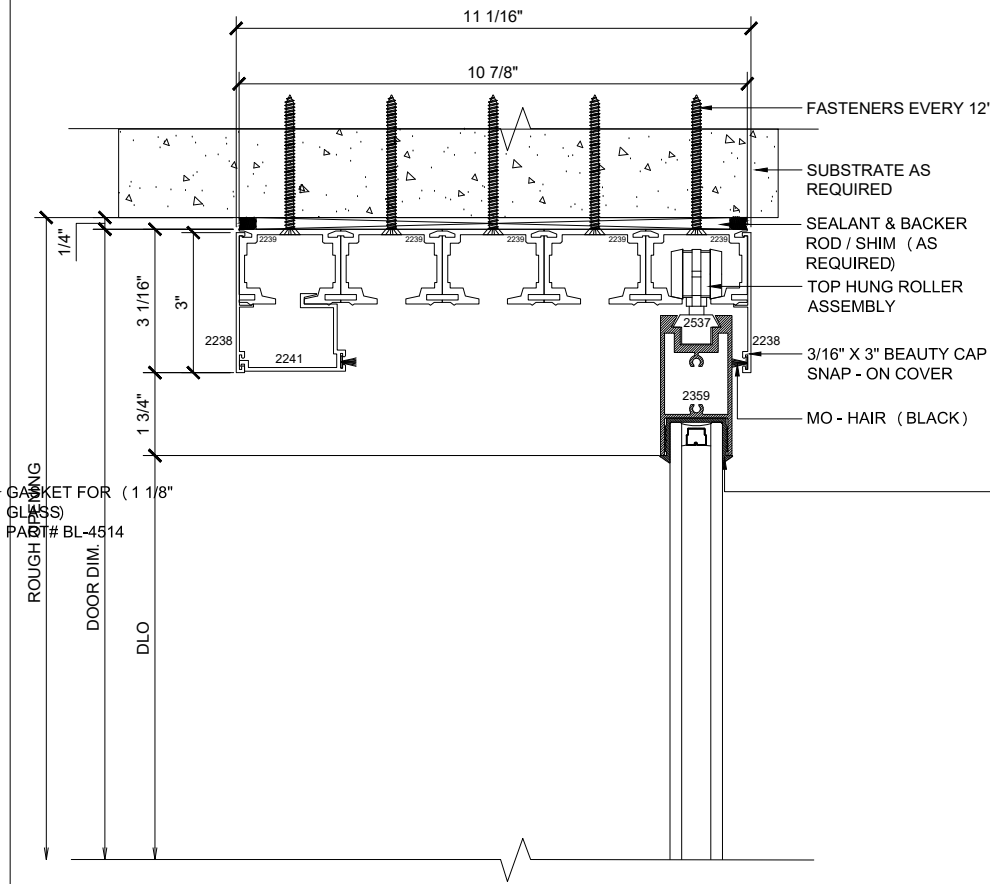

X – SLIDER
 O – FIX GLASS

MAX SLIDER

SLIDING GLASS DOOR – MEDIUM STILE
 SLIDING DOOR / FIXED PANEL (OXXXX-XXXXO)

X – SLIDER
 O – FIX GLASS

① HEAD (@FIXED)

MAX SLIDING DOORS (OXXXX-XXXXO) SCALE: 6"=1'-0"

③ HEAD (@SLIDER)

② SILL (@FIXED)

MAX SLIDING DOORS (OXXXX-XXXXO) SCALE: 6"=1'-0"

④ SILL (@SLIDER)

MAX SLIDING DOORS (OXXXX-XXXXO) SCALE: 6"=1'-0"

5 HEAD (@SLIDER)

MAX SLIDING DOORS (OXXXX-XXXXO) SCALE: 6"=1'-0"

7 HEAD (@SLIDER)

MAX SLIDING DOORS (OXXXX-XXXXO) SCALE: 6"=1'-0"

9 HEAD (@SLIDER)

MAX SLIDING DOORS (OXXXX-XXXXO) SCALE: 6"=1'-0"

6 SILL (@SLIDER)

MAX SLIDING DOORS (OXXXX-XXXXO) SCALE: 6"=1'-0"

8 SILL (@SLIDER)

MAX SLIDING DOORS (OXXXX-XXXXO) SCALE: 6"=1'-0"

10 SILL (@SLIDER)

MAX SLIDING DOORS (OXXXX-XXXXO) SCALE: 6"=1'-0"

11 HEAD (@SLIDER)

MAX SLIDING DOORS (OXXXX-XXXXO) SCALE: 6"=1'-0"

13 HEAD (@SLIDER)

MAX SLIDING DOORS (OXXXX-XXXXO) SCALE: 6"=1'-0"

15 HEAD (@SLIDER)