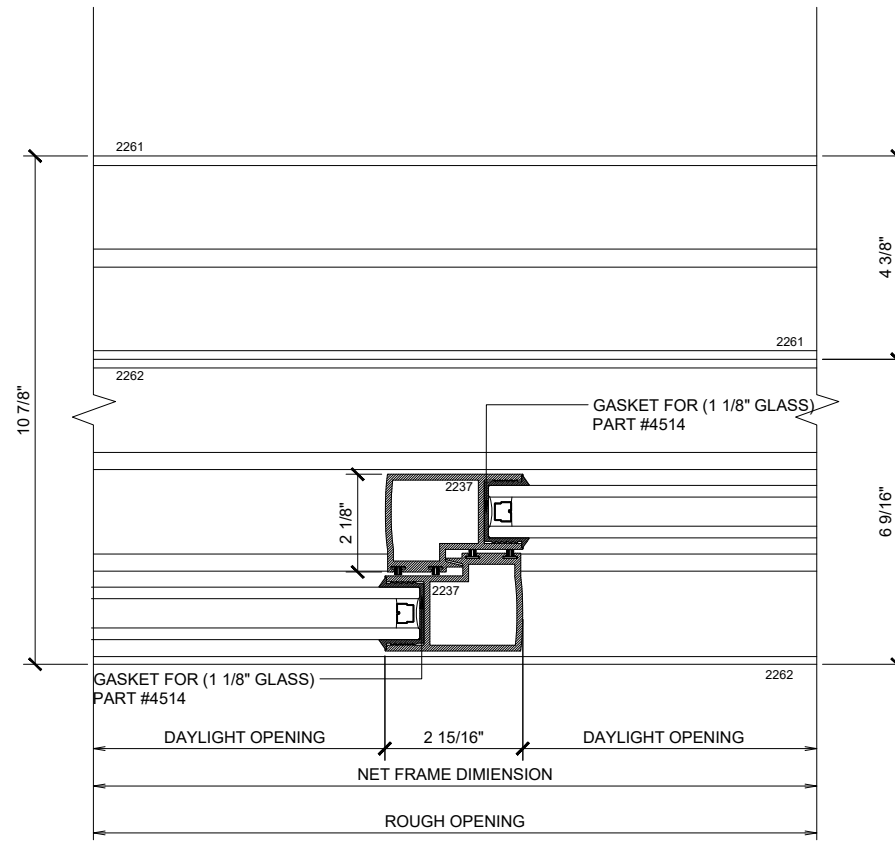

17 HEAD (@SLIDER)

MAX SLIDING DOORS (OXXXX-XXXXO) SCALE: 6"=1'-0"

19 HEAD (@FIXED)

MAX SLIDING DOORS (OXXXX-XXXXO) SCALE: 6"=1'-0"

18 SILL (@SLIDER)

MAX SLIDING DOORS (OXXXX-XXXXO) SCALE: 6"=1'-0"

20 SILL (@FIXED)

MAX SLIDING DOORS (OXXXX-XXXXO) SCALE: 6"=1'-0"

1 JAMB
MAX SLIDING DOORS (OXXXX-XXXXO) SCALE: 6"=1'-0"

2 VERTICAL
MAX SLIDING DOORS (OXXXX-XXXXO) SCALE: 6"=1'-0"

3 VERTICAL
MAX SLIDING DOORS (OXXXX-XXXXO) SCALE: 6"=1'-0"