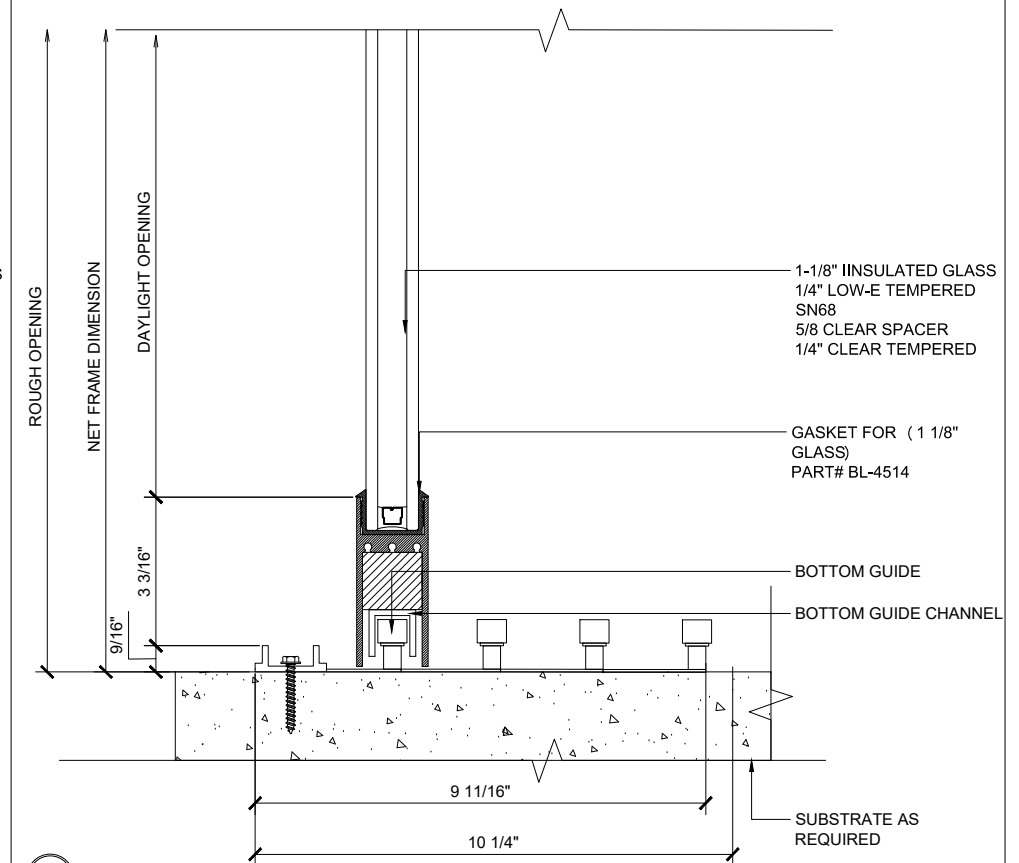

X – SLIDER
 O – FIX GLASS

MAX SLIDER

SLIDING GLASS DOOR – MEDIUM STILE
 SLIDING DOOR / FIXED PANEL (OXXXX-XXXXO)

X – SLIDER
 O – FIX GLASS

① HEAD (@FIXED)

MAX SLIDING DOORS (OXXXX-XXXXO) SCALE: 6"=1'-0"

③ HEAD (@SLIDER)

MAX SLIDING DOORS (OXXXX-XXXXO) SCALE: 6"=1'-0"

Std. 1-1/8 I.G. Glazing Gasket
Part# BL-4514

Std. 1/2" Glazing Gasket
Part# BL-4466

Std. 1/4" Glazing Gasket
Part# BL-4533

Ⓐ OPTIONAL INFILLS

MAX SLIDING DOORS (OXXXX-XXXXO) SCALE: 6"=1'-0"

② SILL (@FIXED)

MAX SLIDING DOORS (OXXXX-XXXXO) SCALE: 6"=1'-0"

④ SILL (@SLIDER)

MAX SLIDING DOORS (OXXXX-XXXXO) SCALE: 6"=1'-0"

5 HEAD (@SLIDER)

MAX SLIDING DOORS (OXXXX-XXXXO) SCALE: 6"=1'-0"

7 HEAD (@SLIDER)