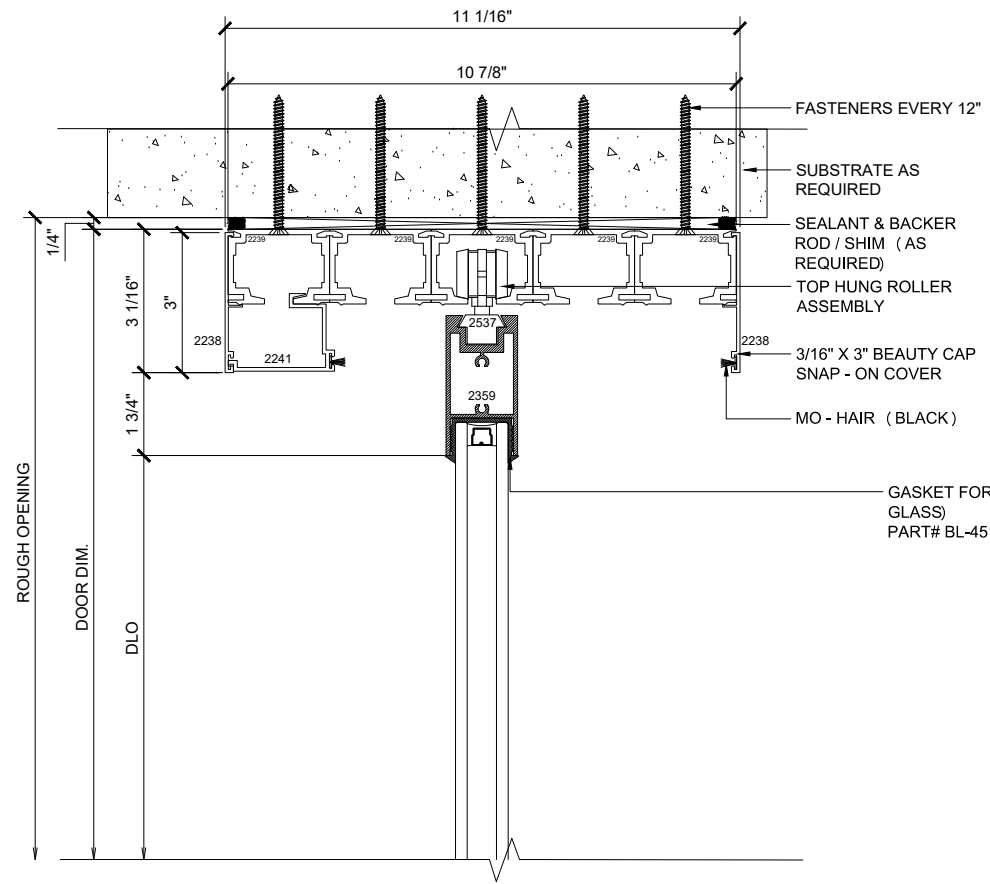

X – SLIDER
 O – FIX GLASS

MAX SLIDER

SLIDING GLASS DOOR – MEDIUM STILE
 SLIDING DOOR / FIXED PANEL (OXXXX-XXXXO)

X – SLIDER
 O – FIX GLASS

① HEAD (@FIXED)

MAX SLIDING DOORS (OXXXX-XXXXO) SCALE: 6"=1'-0"

③ HEAD (@SLIDER)

MAX SLIDING DOORS (OXXXX-XXXXO) SCALE: 6"=1'-0"

Std. 1-1/8 I.G. Glazing Gasket
Part# BL-4514

Std. 1/2" Glazing Gasket
Part# BL-4466

Std. 1/4" Glazing Gasket
Part# BL-4533

Ⓐ OPTIONAL INFILLS

MAX SLIDING DOORS (OXXXX-XXXXO) SCALE: 6"=1'-0"

② SILL (@FIXED)

MAX SLIDING DOORS (OXXXX-XXXXO) SCALE: 6"=1'-0"

④ SILL (@SLIDER)

MAX SLIDING DOORS (OXXXX-XXXXO) SCALE: 6"=1'-0"

5 HEAD (@SLIDER)

MAX SLIDING DOORS (OXXXX-XXXXO) SCALE: 6"=1'-0"

7 HEAD (@SLIDER)