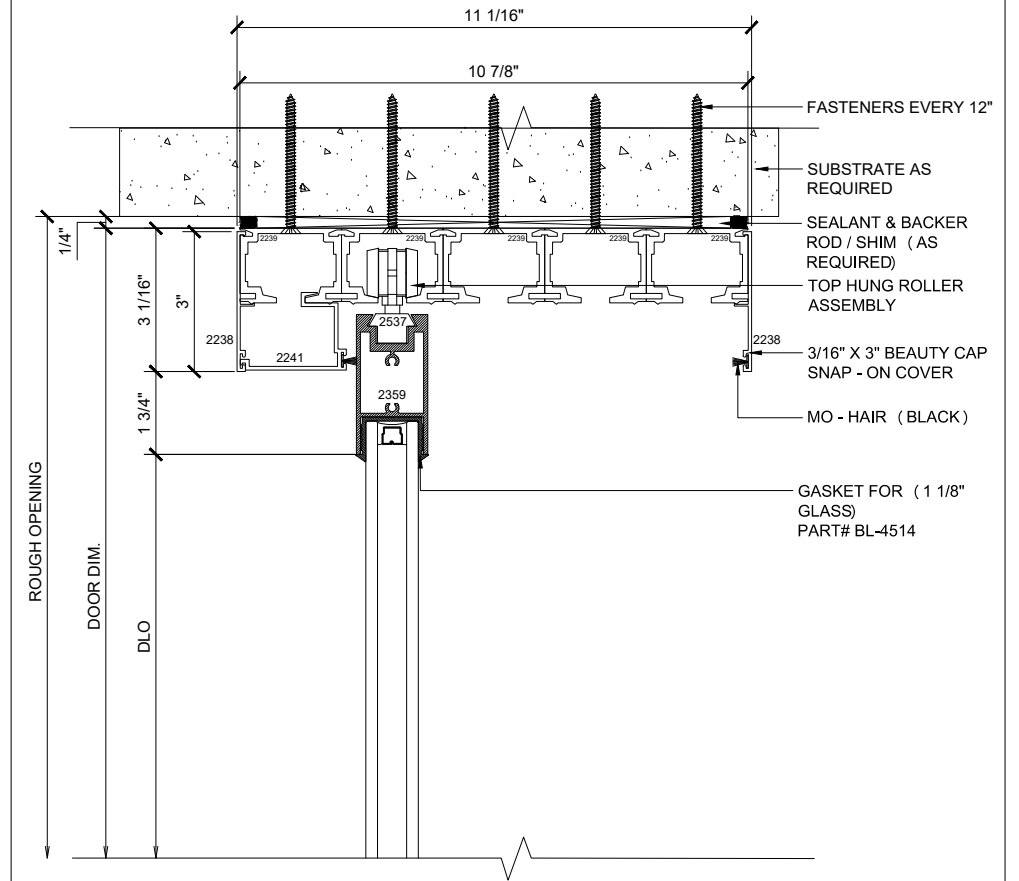

X – SLIDER
 O – FIX GLASS

MAX SLIDER

SLIDING GLASS DOOR – MEDIUM STILE
 SLIDING DOOR / FIXED PANEL (OXXXX-XXXXO)

X – SLIDER
 O – FIX GLASS

① HEAD (@FIXED)

MAX SLIDING DOORS (OXXXX-XXXXO) SCALE: 6"=1'-0"

③ HEAD (@SLIDER)

MAX SLIDING DOORS (OXXXX-XXXXO) SCALE: 6"=1'-0"

Std. 1-1/8 I.G. Glazing Gasket
Part# BL-4514

Std. 1/2" Glazing Gasket
Part# BL-4466

Std. 1/4" Glazing Gasket
Part# BL-4533

Ⓐ OPTIONAL INFILLS

MAX SLIDING DOORS (OXXXX-XXXXO) SCALE: 6"=1'-0"

② SILL (@FIXED)

MAX SLIDING DOORS (OXXXX-XXXXO) SCALE: 6"=1'-0"

④ SILL (@SLIDER)

MAX SLIDING DOORS (OXXXX-XXXXO) SCALE: 6"=1'-0"

5 HEAD (@SLIDER)

MAX SLIDING DOORS (OXXXX-XXXXO) SCALE: 6"=1'-0"

7 HEAD (@SLIDER)