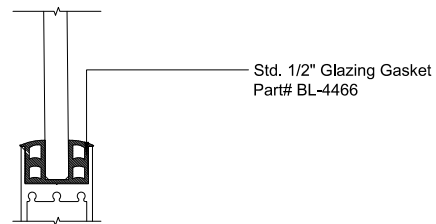

X – SLIDER
 O – FIX GLASS

MAX SLIDER

SLIDING GLASS DOOR – MEDIUM STILE
 SLIDING DOOR / FIXED PANEL (OXXXX-XXXXO)

X – SLIDER
 O – FIX GLASS

① HEAD (@FIXED)

MAX SLIDING DOORS (OXXXX-XXXXO) SCALE: 6"=1'-0"

③ HEAD (@SLIDER)

MAX SLIDING DOORS (OXXXX-XXXXO) SCALE: 6"=1'-0"

Std. 1-1/8 I.G. Glazing Gasket
Part# BL-4514

Std. 1/2" Glazing Gasket
Part# BL-4466

Std. 1/4" Glazing Gasket
Part# BL-4533

Ⓐ OPTIONAL INFILLS

MAX SLIDING DOORS (OXXXX-XXXXO) SCALE: 6"=1'-0"