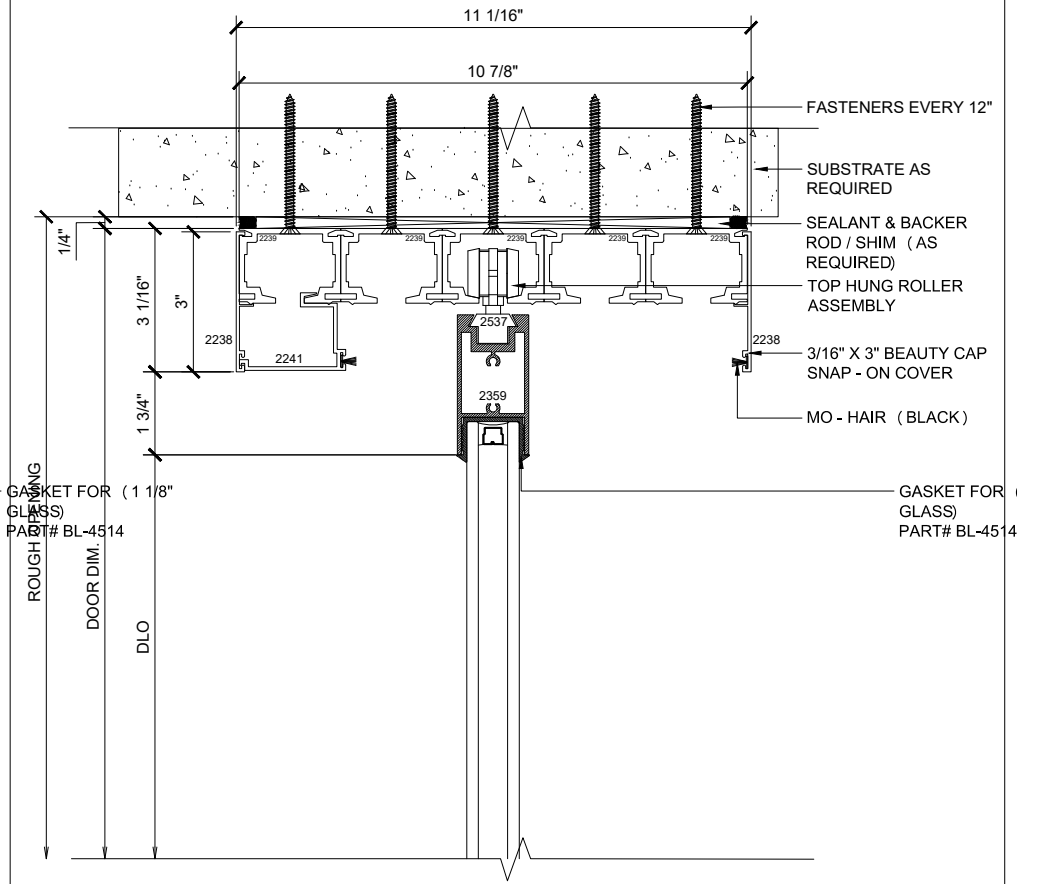

11 HEAD (@SLIDER)

MAX SLIDING DOORS (OXXXX-XXXXO) SCALE: 6"=1'-0"

13 HEAD (@SLIDER)

MAX SLIDING DOORS (OXXXX-XXXXO) SCALE: 6"=1'-0"

15 HEAD (@SLIDER)

MAX SLIDING DOORS (OXXXX-XXXXO) SCALE: 6"=1'-0"