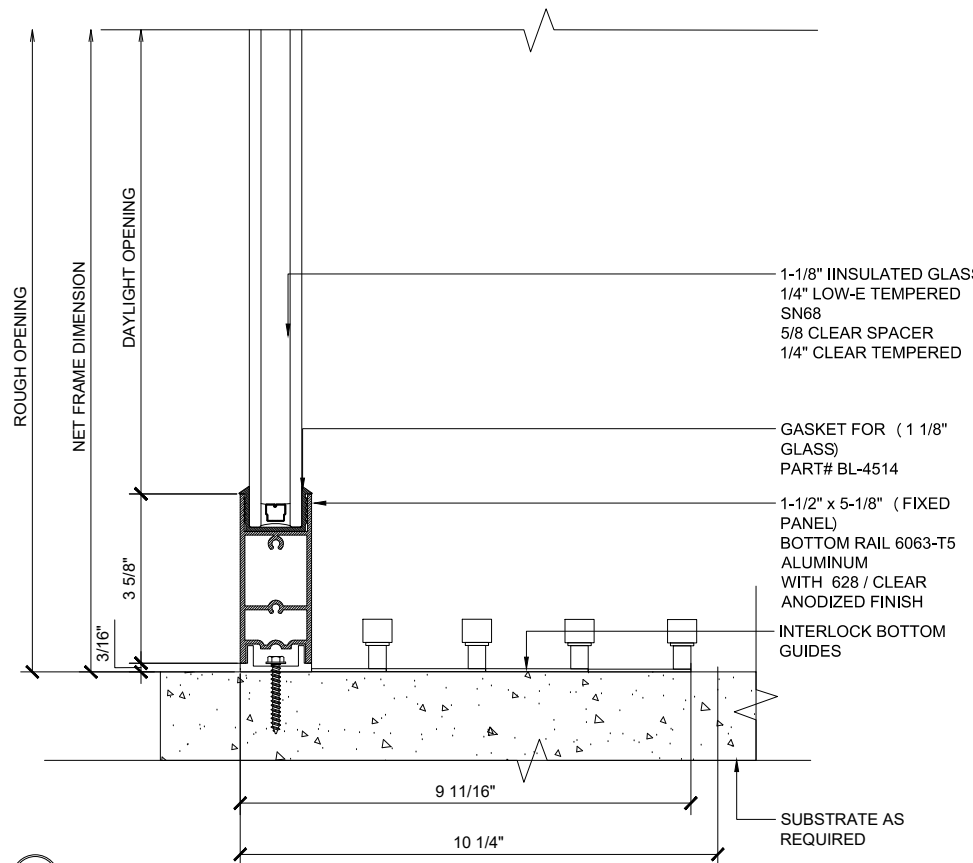

X – SLIDER
 O – FIX GLASS

MAX SLIDER

SLIDING GLASS DOOR – MEDIUM STILE
 SLIDING DOOR / FIXED PANEL (OXXXX-XXXXO)

X – SLIDER
 O – FIX GLASS

① HEAD (@FIXED)

MAX SLIDING DOORS (OXXXX-XXXXO) SCALE: 6"=1'-0"

③ HEAD (@SLIDER)

MAX SLIDING DOORS (OXXXX-XXXXO) SCALE: 6"=1'-0"

Std. 1-1/8 I.G. Glazing Gasket
Part# BL-4514

Std. 1/2" Glazing Gasket
Part# BL-4466

Std. 1/4" Glazing Gasket
Part# BL-4533

Ⓐ OPTIONAL INFILLS

MAX SLIDING DOORS (OXXXX-XXXXO) SCALE: 6"=1'-0"

② SILL (@FIXED)

MAX SLIDING DOORS (OXXXX-XXXXO) SCALE: 6"=1'-0"

④ SILL (@SLIDER)

MAX SLIDING DOORS (OXXXX-XXXXO) SCALE: 6"=1'-0"

5 HEAD (@SLIDER)

MAX SLIDING DOORS (OXXXX-XXXXO) SCALE: 6"=1'-0"

7 HEAD (@SLIDER)