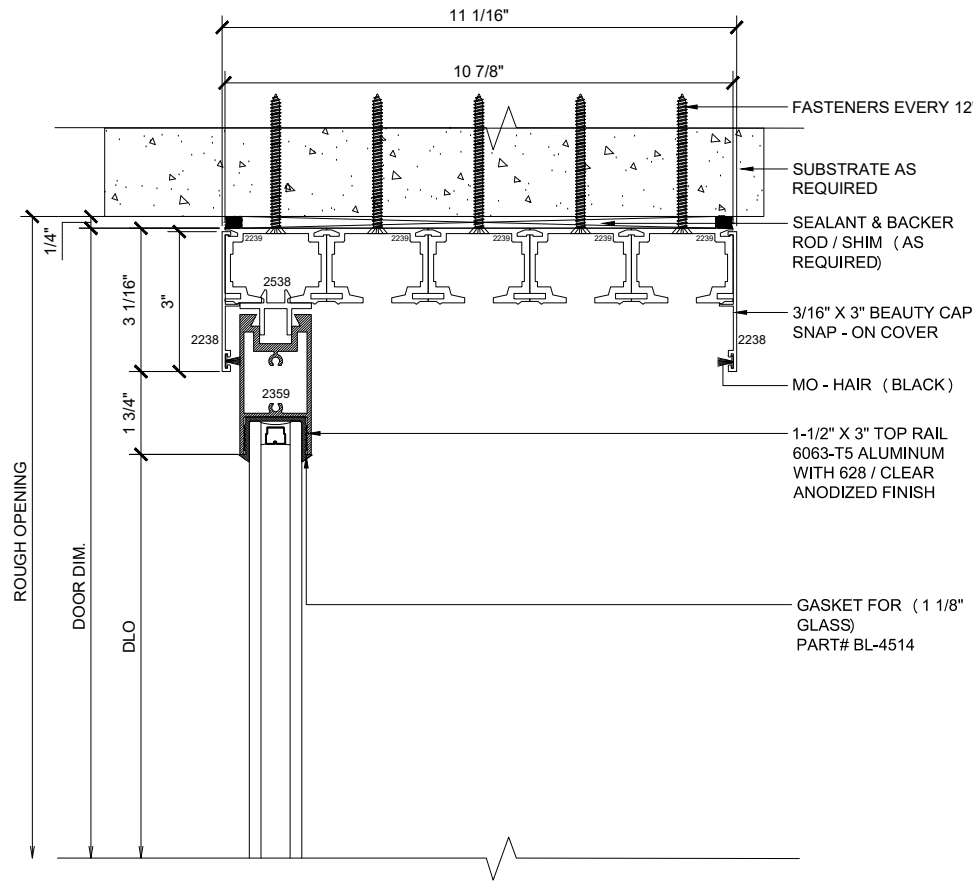

X – SLIDER
 O – FIX GLASS

MAX SLIDER

SLIDING GLASS DOOR – MEDIUM STILE
 SLIDING DOOR / FIXED PANEL (OXXXX-XXXXO)

X – SLIDER
 O – FIX GLASS

① HEAD (@FIXED)

MAX SLIDING DOORS (OXXXX-XXXXO) SCALE: 6"=1'-0"

③ HEAD (@SLIDER)

MAX SLIDING DOORS (OXXXX-XXXXO) SCALE: 6"=1'-0"

Std. 1-1/8 I.G. Glazing Gasket
Part# BL-4514

Std. 1/2" Glazing Gasket
Part# BL-4466

Std. 1/4" Glazing Gasket
Part# BL-4533

Ⓐ OPTIONAL INFILLS

MAX SLIDING DOORS (OXXXX-XXXXO) SCALE: 6"=1'-0"

② SILL (@FIXED)

MAX SLIDING DOORS (OXXXX-XXXXO) SCALE: 6"=1'-0"

④ SILL (@SLIDER)

MAX SLIDING DOORS (OXXXX-XXXXO) SCALE: 6"=1'-0"

5 HEAD (@SLIDER)

MAX SLIDING DOORS (OXXXX-XXXXO) SCALE: 6"=1'-0"

7 HEAD (@SLIDER)