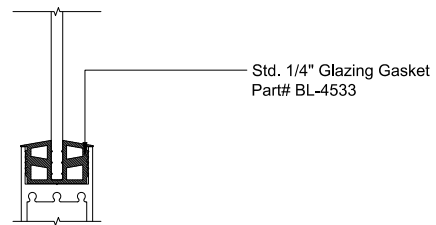

X – SLIDER
 O – FIX GLASS

MAX SLIDER

SLIDING GLASS DOOR – MEDIUM STILE
 SLIDING DOOR / FIXED PANEL (OXXXX-XXXXO)

X – SLIDER
 O – FIX GLASS

① HEAD (@FIXED)

MAX SLIDING DOORS (OXXXX-XXXXO) SCALE: 6"=1'-0"

③ HEAD (@SLIDER)

MAX SLIDING DOORS (OXXXX-XXXXO) SCALE: 6"=1'-0"

Std. 1-1/8 I.G. Glazing Gasket
Part# BL-4514

Std. 1/2" Glazing Gasket
Part# BL-4466

Std. 1/4" Glazing Gasket
Part# BL-4533

Ⓐ OPTIONAL INFILLS

MAX SLIDING DOORS (OXXXX-XXXXO) SCALE: 6"=1'-0"